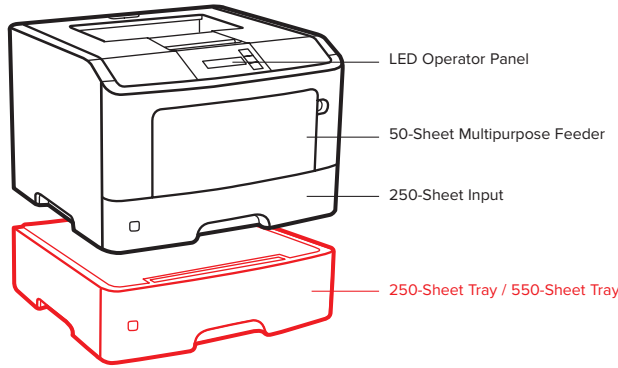

Lexmark MS310 Series Monochrome Laser Printer

Standard
 Optional